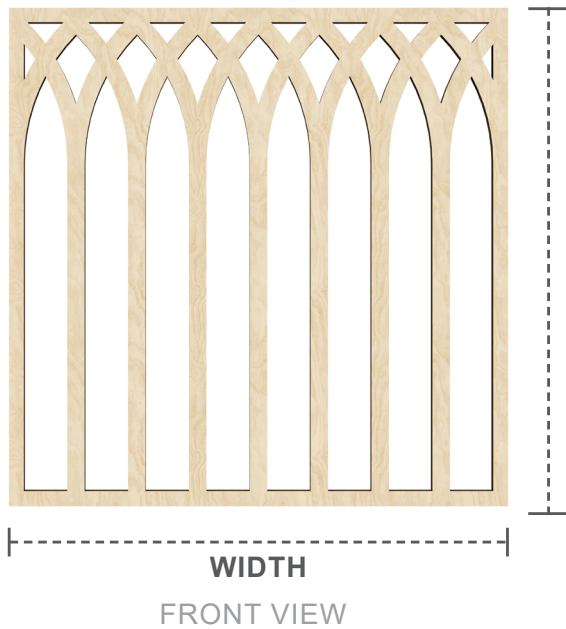

STAIN GRADE WOOD FRETWORK

STYLE

CEDAR PARK

23 3/8" x 23 3/8"
LARGE

15 3/8" x 15 3/8"
MEDIUM

11 3/8" x 11 3/8"
SMALL

7 3/8" x 7 3/8"
EXTRA SMALL

Wood Species

ALDER

BIRCH

CHERRY

HICKORY

RED OAK

WALNUT

MDF
(paintable)

PANEL CONSTRUCTION: Wood grain veneer over substrate. 3/8" or 1/4" thickness.